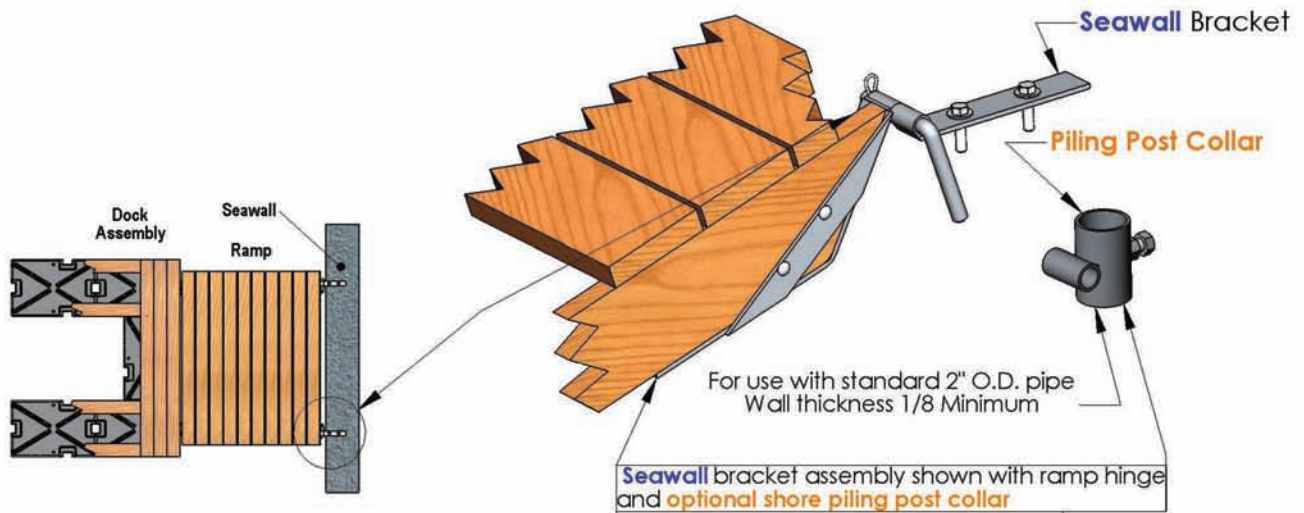

Ramp Hinge Kits

(kits sold in pairs)

SEAWALL END RAMP KIT:	SHORE PILING END RAMP KIT:
1 - left and 1 right ramp hinge	1 - left and 1 right ramp hinge
2 - L - Pins and 2 R - Clips	2 - L - Pins and 2 R - Clips
2 - seawall ramp brackets	2 - shore piling post collars
10 - wood lags	10 - wood lags
4 - Carriage bolts	4 - Carriage bolts
4 - flats, locks and nuts	4 - flats, locks and nuts

All parts are hot dip galvanized