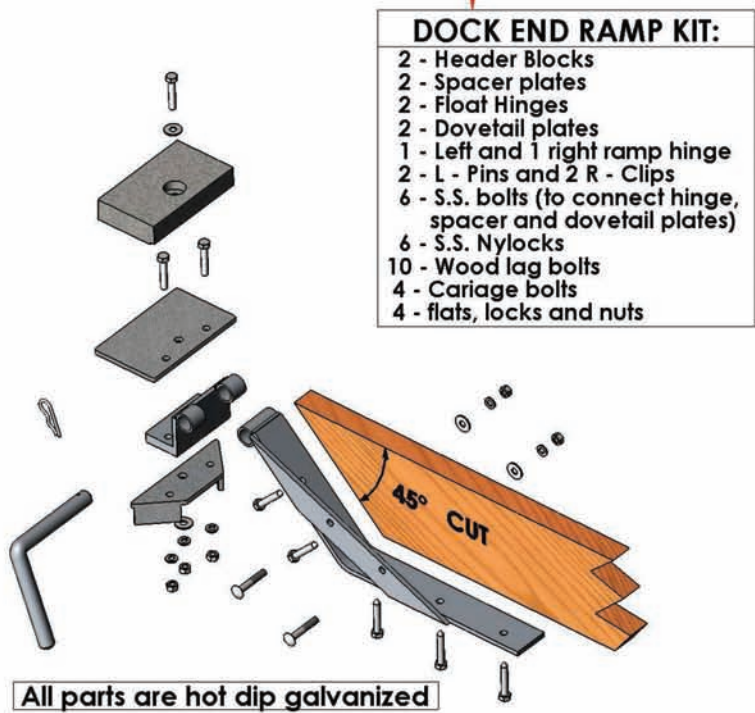

Ramp Hinge Kits

(kits sold in pairs)

SEAWALL END RAMP KIT:	SHORE PILING END RAMP KIT:
1 - left and 1 right ramp hinge	1 - left and 1 right ramp hinge
2 - L - Pins and 2 R - Clips	2 - L - Pins and 2 R - Clips
2 - seawall ramp brackets	2 - shore piling post collars
10 - wood lags	10 - wood lags
4 - Carriage bolts	4 - Carriage bolts
4 - flats, locks and nuts	4 - flats, locks and nuts

All parts are hot dip galvanized