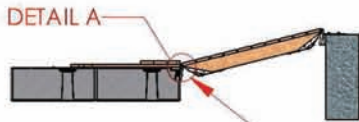

Ramp Hinge Kits

(kits sold in pairs)

SEAWALL END RAMP KIT:	SHORE PILING END RAMP KIT:
1 - left and 1 right ramp hinge	1 - left and 1 right ramp hinge
2 - L - Pins and 2 R - Clips	2 - L - Pins and 2 R - Clips
2 - seawall ramp brackets	2 - shore piling post collars
10 - wood lags	10 - wood lags
4 - Carriage bolts	4 - Carriage bolts
4 - flats, locks and nuts	4 - flats, locks and nuts

All parts are hot dip galvanized